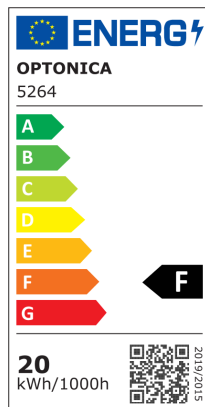

OPTONICA

DATASHEET

LED mágneses sínfény M35 20W

Putere

20W

Culoare deschisă

Warm white

Stamps

Specificatii tehnice

Brand	Optonica	Operating Frequency	50-60 Hz
Product Code	LN20-A4	Temperature	-20°C / +40°C
Power	20W	Ra ≥	80
Energy Consumption	20 kWh/1000h	Life span	25 000 Hours
Input voltage	DC48V	Lumen maintenance at end of service life	70%
Flux	1600 lm	Size of product	φ65x130 mm
FLUX per watt	80 lm/W	Size of package	210x155x75 mm
Dimmable	No	Size of Box	440x400x335 mm
Correlated Color Temperature	3000K	Items per pack	1
Light Color	Warm white	Items per box	20
EAN Code	3800156652644	Gross weight	0,564 kg
Energy Efficiency Label	F	Net weight	0,463 kg
Beam angle	90°	Series	M35
On/Off Cycles	25 000x	Warranty	2 Years
Material	ALU+PC		