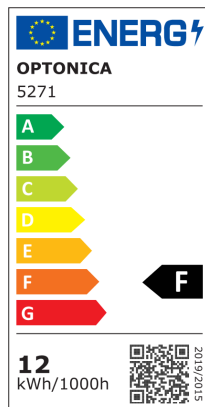

LED mágneses sávfény M35 12W

Putere

12W

Culoare deschisă

Stamps

Specificatii tehnice

Brand	Optonica	Temperature	-20°C / +40°C
Product Code	LN12-A4	Ra ≥	80
Power	12W	Life span	25 000 Hours
Energy Consumption	12 kWh/1000h	Lumen maintenance at end of service life	70%
Input voltage	DC48V	Size of product	φ65x130 mm
Flux	960lm	Size of package	190x150x65 mm
FLUX per watt	80 lm/W	Size of Box	470x350x400 mm
Dimmable	No	Items per pack	1
Correlated Color Temperature	4000K	Items per box	30
Light Color	Neutral white	Material	ALU + PC
EAN Code	3800156652712	Gross weight	0,443 kg
Energy Efficiency Label	F	Net weight	0,358 kg
Beam angle	90°	Series	M35
On/Off Cycles	25 000x	Warranty	2 Years
Operating Frequency	50-60 Hz		