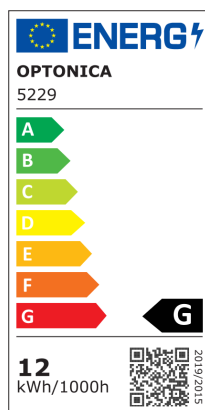

OPTONICA

DATASHEET

LED mágneses sávfény M15 12W

Putere

12W

Culoare deschisă

Stamps

Specificatii tehnice

Brand	Optonica	Operating Frequency	50-60 Hz
Product Code	LN12-A4	Temperature	-20°C / +40°C
Power	12W	Ra ≥	80
Energy Consumption	12 kWh/1000h	Life span	25 000 Hours
Input voltage	DC48V	Lumen maintenance at end of service life	70%
Flux	780 lm	Size of product	232x15x18 mm
FLUX per watt	65lm/W	Size of package	37x237x20 mm
Dimmable	No	Size of Box	220x205x255 mm
Correlated Color Temperature	4000K	Items per pack	1
Light Color	Neutral white	Items per box	50
EAN Code	3800156652293	Gross weight	0,114 kg
Energy Efficiency Label	G	Net weight	0,089 kg
Beam angle	90°	Series	M15
On/Off Cycles	25 000x	Warranty	2 Years
Material	ALU+PC		