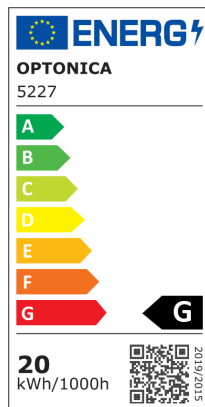

LED mágneses sínfény M15 20W

Putere

20W

Culoare deschisă

Stamps

Specificatii tehnice

Brand	Optonica	Material	ALU+PC
Product Code	LN20-A4	Operating Frequency	50-60 Hz
Power	20W	Temperature	-20°C / +40°C
Energy Consumption	20 kWh/1000h	Ra ≥	80
Input voltage	DC48V	Life span	25 000 Hours
Flux	1300 lm	Lumen maintenance at end of service life	70%
FLUX per watt	65lm/W	Size of product	600x15x18 mm
Dimmable	No	Size of package	610x20x37 mm
Correlated Color Temperature	4000K	Size of Box	625x220x130 mm
Light Color	Neutral white	Items per pack	1
EAN Code	3800156652279	Items per box	30
Energy Efficiency Label	G	Gross weight	0,223 kg
Beam angle	120°	Net weight	0,181 kg
On/Off Cycles	25 000x	Warranty	2 Years