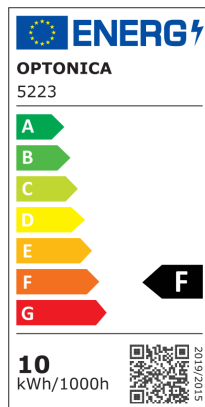

M15 LED mágneses sávfény M15

Putere

10W

Culoare deschisă

Neutral white

Stamps

Specificatii tehnice

Brand	Optonica	Operating Frequency	50-60 Hz
Product Code	LN10-A4	Temperature	-20°C / +40°C
Power	10W	Ra ≥	80
Energy Consumption	10 kWh/1000h	Life span	25 000 Hours
Input voltage	DC48V	Lumen maintenance at end of service life	70%
Flux	800lm	Size of product	Φ45x90 mm
FLUX per watt	80 lm/W	Size of package	365x310x400 mm
Dimmable	No	Size of Box	335x210x280 mm
Correlated Color Temperature	4000K	Items per pack	1
Light Color	Neutral white	Items per box	30
EAN Code	3800156652231	Material	ALU + PC
Energy Efficiency Label	F	Gross weight	0,212 kg
Beam angle	90°	Net weight	0,161 kg
On/Off Cycles	25 000x	Warranty	2 Years