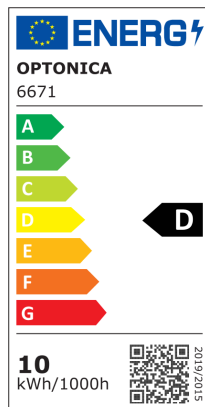

IP20 LED-es lámpaburkolat szerelvény

Putere

10W

Culoare deschisă

Stamps

Specificatii tehnice

Brand	Optonica	Instant On	100% - 0.1s
Product Code	OT10-A2	Material	ALU+PC
Power	10W	Operating Frequency	50-60 Hz
Energy Consumption	10 kWh/1000h	Temperature	-20°C / +40°C
Input voltage	AC220-240V	Ra ≥	80
Flux	1150 lm	Life span	25 000 Hours
FLUX per watt	115 lm/W	Color Code	860
IP	20	Lumen maintenance at end of service life	70%
Dimmable	No	Size of product	320x69x25 mm
Correlated Color Temperature	6000K	Size of package	300x70x20 mm
Light Color	White light	Items per pack	1
EAN Code	3800156666719	Items per box	40
Energy Efficiency Label	D	Gross weight	0,160 kg
Beam angle	120°	Net weight	0,119 kg
Power Factor	0.5	Warranty	2 Years
On/Off Cycles	25 000x		