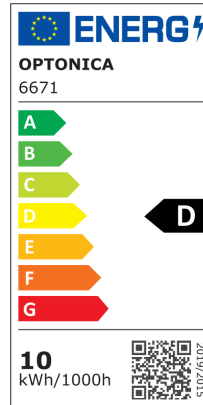

LED profil IP20

Snaga

10W

Svijetla boja

Stamps

Tehnička specifikacija

Brand	Optonica	Instant On	100% - 0.1s
Product Code	OT10-A2	Material	ALU+PC
Power	10W	Operating Frequency	50-60 Hz
Energy Consumption	10 kWh/1000h	Temperature	-20°C / +40°C
Input voltage	AC220-240V	Ra ≥	80
Flux	1150 lm	Life span	25 000 Hours
FLUX per watt	115 lm/W	Color Code	860
IP	20	Lumen maintenance at end of service life	70%
Dimmable	No	Size of product	320x69x25 mm
Correlated Color Temperature	6000K	Size of package	300x70x20 mm
Light Color	White light	Items per pack	1
EAN Code	3800156666719	Items per box	40
Energy Efficiency Label	D	Gross weight	0,160 kg
Beam angle	120°	Net weight	0,119 kg
Power Factor	0.5	Warranty	2 Years
On/Off Cycles	25 000x		