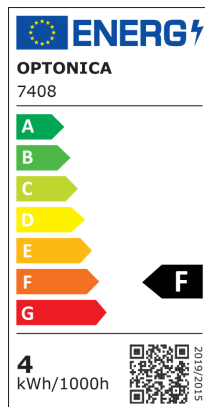

OPTONICA

DATASHEET

LED falı lámpa - fehér

Putere

4W

Culoare deschisă

Stamps

Specificatii tehnice

Brand	Optonica	Material	Aluminium
Product Code	WL4-A6	Operating Frequency	50-60 Hz
Power	4W	Temperature	-20°C / +40°C
Energy Consumption	4 kWh/1000h	Ra ≥	80
Flux	340 lm	Life span	25 000 Hours
FLUX per watt	85m/W	Body Color	White
IP	65	Lumen maintenance at end of service life	70%
Dimmable	No	Size of product	106x80x38 mm
Correlated Color Temperature	3000K	Size of package	80x50x105 mm
Light Color	Warm white	Size of Box	425x275x225 mm
EAN Code	3800156674080	Items per pack	1
Energy Efficiency Label	F	Items per box	50
Beam angle	48°	Gross weight	0,230 kg
On/Off Cycles	25 000x	Net weight	0,206 kg
Instant On	0.1s	Warranty	2 Years