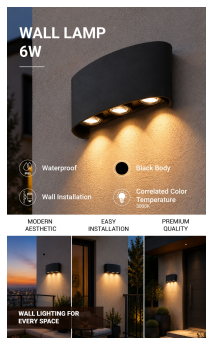

LED fali lámpa - Fekete

Putere

6W

Culoare deschisă

Stamps

Specificatii tehnice

Brand	Optonica	Operating Frequency	50-60 Hz
Product Code	WL6-A6	Temperature	-20°C / +40°C
Power	6W	Ra ≥	80
Energy Consumption	6 kWh/1000h	Life span	25 000 Hours
Input voltage	AC220-240V	Body Color	Black
Flux	510 lm	Lumen maintenance at end of service life	70%
FLUX per watt	85m/W	Size of product	158x80x40 mm
IP	65	Size of package	80x50x155 mm
Dimmable	No	Size of Box	425x275x325 mm
Correlated Color Temperature	3000K	Items per pack	1
Light Color	Warm white	Items per box	50
EAN Code	3800156674097	Material	Aluminium
Energy Efficiency Label	F	Gross weight	0,300 kg
Beam angle	48°	Net weight	0,260 kg
On/Off Cycles	25 000x	Warranty	2 Years
Instant On	0.1s		