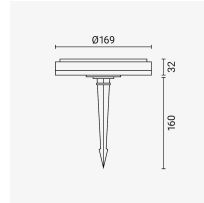

OPTONICA

DATASHEET

Napelemes kerti lámpa-CCT

Putere

0.6 W

Culoare deschisă

RGB

Stamps

RoHS

-80

Specificatii tehnice

Brand	Optonica	Temperature	-20°C / +40°C
Product Code	GD3-A4	Ra ≥	80
Power	0.6 W	Life span	25 000 Hours
Flux	8 lm	Lumen maintenance at end of service life	70%
IP	65	Size of product	165x165x31.5 mmn
Dimmable	No	Items per pack	1
Correlated Color Temperature	RGB	Material	ABS
Light Color	RGB	Working time	6-8 Hours / Charging 6-8 Hours
EAN Code	3800156693562	Working Voltage	3.2V/2000mAh
Beam angle	120°	Dimensions	169 x 32 mm
On/Off Cycles	25 000x	Gross weight	0,417 kg
Instant On	0.1s	Net weight	0,284 kg
Operating Frequency	50-60 Hz	Warranty	2 Years