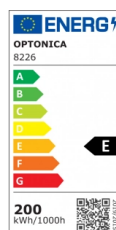

OPTONICA

LED High Bay

Putere

- 200W

Culoare deschisă

Neutral white

Stamps

Specificatii tehnice

Număr de catalog	8226
Brand	Optonica
Product Code	HB200-B1
Power	200W
Energy Consumption	200 kWh/1000h
Input voltage	AC220-240V
Flux	20000 lm
FLUX per watt	100lm/W
IP	65
Dimmable	No
Correlated Color Temperature	4500K
Light Color	Neutral white
EAN Code	3800156682269
Energy Efficiency Label	E
Beam angle	90°
On/Off Cycles	25 000x
Instant On	0.1s
Material	Aluminium

Operating Frequency	50-60 Hz
Temperature	-20°C / +40°C
Ra ≥	80
Life span	25 000 Hours
Lumen maintenance at end of service life	70%
Size of product	320x320x111 mm
Size of package	325x72x325 mm
Size of Box	390x335x340 mm
Items per pack	1
Items per box	5
Color Of The Shell	Black
Gross weight	2,805 kg
Net weight	2,631 kg
Warranty	2 Years