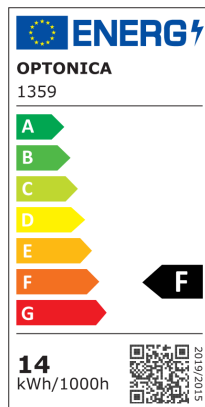

LED žarulja E27 A60 14W

Snaga

14W

Svijetla boja

Stamps

Tehnička specifikacija

Brand	Optonica	Instant On	0.2s
Product Code	SP15-A6	Operating Frequency	50-60 Hz
Power	14W	Temperature	-20°C / +40°C
Energy Consumption	14 kWh/1000h	Ra ≥	80
Input voltage	AC220-240V	Life span	25 000 Hours
Flux	1380 lm	Lumen maintenance at end of service life	70%
FLUX per watt	99	Size of product	Φ65x120 mm
IP	20	Size of package	60x60x118
Dimmable	No	Size of Box	630x320x255 mm
Correlated Color Temperature	2700K	Items per pack	1
Light Color	Warm white	Items per box	100
EAN Code	3800156613591	Material	Plastic+ALU
Energy Efficiency Label	F	Gross weight	0,048 kg
Beam angle	270°	Net weight	0,037 kg
Power Factor	0.5	Warranty	2 Years
On/Off Cycles	25 000x		