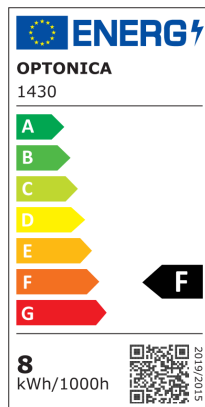

OPTONICA

DATASHEET

LED gyertya E14 C37 8W

Putere

8W

Culoare deschisă

Warm white

Stamps

Specificatii tehnice

Brand	Optonica	On/Off Cycles	25 000x
Product Code	SP9-A3	Instant On	0.1s
Socket	E14	Material	ALU+PC
Power	8W	Operating Frequency	50-60 Hz
Energy Consumption	8 kWh/1000h	Temperature	-20°C / +40°C
Input voltage	AC175-265V	Ra ≥	80
Flux	710 lm	Life span	25 000 Hours
FLUX per watt	89lm/W	Lumen maintenance at end of service life	70%
IP	20	Size of product	φ37x100 mm
Dimmable	No	Size of package	105x40x40 mm
Correlated Color Temperature	2700K	Items per pack	1
Light Color	Warm white	Items per box	100
EAN Code	3800156614307	Gross weight	0,027 kg
Energy Efficiency Label	F	Net weight	0,021 kg
Beam angle	180°	Warranty	2 Years
Power Factor	0.5		