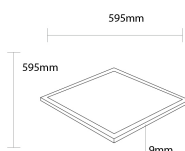

LED Панел 60x60 CRU 90 (МОQ 6пс/ВОХ)

Мощност

36W

Цвят на светлината

Бяла
СВЕТЛИНА

Stamps

RoHS

-80

Техническа Спецификация

Brand	Optonica	Operating Frequency	50-60 Hz
Product Code	DL36-A1	Temperature	-20°C / +40°C
Power	36W	Ra ≥	90
Energy Consumption	36 kWh/1000h	Life span	25 000 Hours
Input voltage	AC175-265V	Color Code	860
Flux	3600 lm	Body Color	White
FLUX per watt	100lm/W	Lumen maintenance at end of service life	70%
IP	20	Size of product	595x595x9 mm
Dimmable	No	Items per pack	NO BOX
Correlated Color Temperature	6000K	Items per box	6
Light Color	Бяла светлина	Material	Plastic+ALU
EAN Code	3800156627178	Gross weight	1,700 kg
Energy Efficiency Label	E	Net weight	1,680 kg
Beam angle	120°	Warranty	2 Years
On/Off Cycles	100 000x		