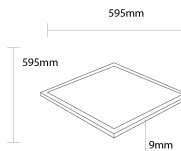

### LED panel 60x60 CRI>90 (MOQ 6pcs/BOX)