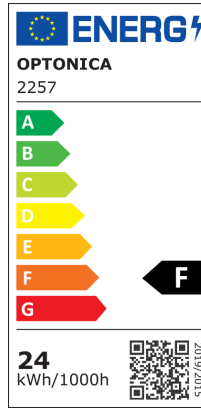

OPTONICA

DATASHEET

LED površinski panel, kvadratni

Snaga

24W

Svijetla boja

Stamps

RoHS

-80

Tehnička specifikacija

Brand	Optonica	On/Off Cycles	25 000x
Product Code	DL24-A1	Instant On	0.2s
Power	24W	Material	Aluminium
Energy Consumption	24 kWh/1000h	Operating Frequency	50-60 Hz
Input voltage	AC180-260V	Temperature	-20°C / +40°C
Flux	1920 lm	Ra ≥	80
FLUX per watt	80lm/W	Life span	25 000 Hours
IP	20	Color Code	845
Dimmable	No	Lumen maintenance at end of service life	70%
Correlated Color Temperature	4500K	Size of product	300x300x35 mm
Light Color	Neutral white	Size of package	310x305x45 mm
Wattage Equivalent	192W	Items per pack	1
EAN Code	3800156622579	Items per box	10
Energy Efficiency Label	F	Gross weight	0,860 kg
Beam angle	120°	Net weight	0,745 kg
Power Factor	0.5	Warranty	2 Years