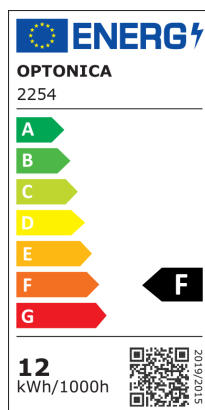

### LED Панел Квадратен

Мощност

12W

Цвят на светлината

Топла светлина

Stamps

## Техническа Спецификация

Brand	Optonica	On/Off Cycles	25 000x
Product Code	DL12-A1	Instant On	0.2s
Power	12W	Material	Aluminium
Energy Consumption	12 kWh/1000h	Operating Frequency	50-60 Hz
Input voltage	AC180-260V	Temperature	-20°C / +40°C
Flux	960lm	Ra ≥	80
FLUX per watt	80lm/W	Life span	25 000 Hours
IP	20	Color Code	828
Dimmable	No	Lumen maintenance at end of service life	70%
Correlated Color Temperature	2800K	Size of product	170x170x35 mm
Light Color	Топла светлина	Size of package	180x175x40 mm
Wattage Equivalent	96W	Items per pack	1
EAN Code	3800156622548	Items per box	30
Energy Efficiency Label	F	Gross weight	0,340 kg
Beam angle	120°	Net weight	0,299 kg
Power Factor	0.5	Warranty	2 Years