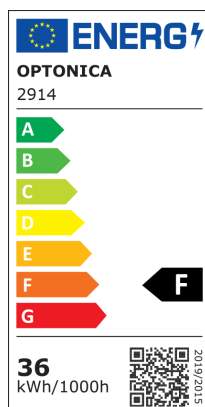

LED stropna svjetiljka okruglog oblika, crno kućište

Snaga

36W

Svijetla boja

Stamps

Tehnička specifikacija

Brand	Optonica	Operating Frequency	50-60 Hz
Product Code	PD36-A2	Temperature	-20°C / +40°C
Power	36W	Ra ≥	80
Energy Consumption	36 kWh/1000h	Life span	25 000 Hours
Input voltage	AC: 175-260V	Color Code	830
Flux	2700 lm	Body Color	Black
FLUX per watt	75lm/W	LED Type	5630 SMD
IP	20	Lumen maintenance at end of service life	70%
Dimmable	No	Size of product	φ500x80 mm
Correlated Color Temperature	3000K	Size of package	550x60x550 mm
Light Color	Warm white	Size of Box	560x380x565 mm
Wattage Equivalent	160W	Items per pack	1
EAN Code	3800156629141	Items per box	6
Energy Efficiency Label	F	Material	PC
Beam angle	120°	Gross weight	2,117 kg
Power Factor	0.9	Net weight	1,744 kg
On/Off Cycles	25 000x	Warranty	2 Years