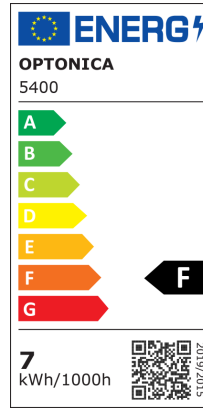

OPTONICA

DATASHEET

Foco de Enfoque Magnético LED M35

Potencia

7W

Color de luz

Blanca neutral

Stamps

RoHS

-80

Especificación técnica

Brand	Optonica	Instant On	0.1s
Product Code	LN7-A4	Material	ALU+PC
Power	7W	Operating Frequency	50Hz
Energy Consumption	7 kWh/1000h	Temperature	-20°C / +40°C
Input voltage	DC48V	Ra ≥	90
Flux	560	Life span	25 000 Hours
FLUX per watt	80lm/W	Color Code	840
IP	20	Lumen maintenance at end of service life	70%
Dimmable	No	Size of product	φ60x200 mm
Correlated Color Temperature	4000K	Size of package	65x65x315 mm
Light Color	Blanca neutral	Size of Box	350x220x335 mm
Wattage Equivalent	45W	Items per pack	1
EAN Code	3800156654006	Items per box	30
Energy Efficiency Label	F	Gross weight	0,465 kg
Beam angle	15-60°	Net weight	0,403 kg
Power LED	7W	Series	M20/M35
On/Off Cycles	100 000x	Warranty	2 Years