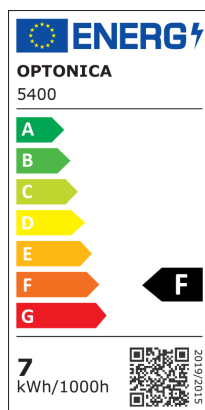

Luce di Pista Magnetica LED M20 Riel

Potenza

7W

Colore della luce

Stamps

Specifiche tecniche

Brand	Optonica	Instant On	0.1s
Product Code	LN7-A4	Material	ALU+PC
Power	7W	Operating Frequency	50Hz
Energy Consumption	7 kWh/1000h	Temperature	-20°C / +40°C
Input voltage	DC48V	Ra ≥	90
Flux	560	Life span	25 000 Hours
FLUX per watt	80lm/W	Color Code	840
IP	20	Lumen maintenance at end of service life	70%
Dimmable	No	Size of product	φ60x200 mm
Correlated Color Temperature	4000K	Size of package	65x65x315 mm
Light Color	Luce naturale	Size of Box	350x220x335 mm
Wattage Equivalent	45W	Items per pack	1
EAN Code	3800156654006	Items per box	30
Energy Efficiency Label	F	Gross weight	0,465 kg
Beam angle	15-60°	Net weight	0,403 kg
Power LED	7W	Warranty	2 Years
On/Off Cycles	100 000x		