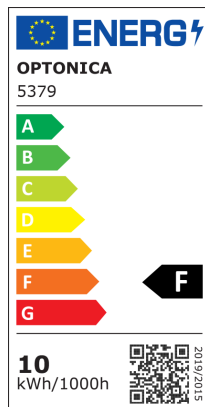

OPTONICA

DATASHEET

LED mágneses sávfény M20 sáv

Putere

10W

Culoare deschisă

Warm white

Stamps

Specificatii tehnice

Brand	Optonica	Material	Aluminium
Product Code	LN10-A5	Operating Frequency	50-60 Hz
Power	10W	Temperature	-20°C / +40°C
Energy Consumption	10 kWh/1000h	Ra ≥	90
Input voltage	DC48V	Life span	25 000 Hours
Flux	800lm	Color Code	930
FLUX per watt	80 lm/W	Lumen maintenance at end of service life	70%
Dimmable	No	Size of product	φ70x100 mm
Correlated Color Temperature	3000K	Items per pack	1
Light Color	Warm white	Items per box	12
Wattage Equivalent	60W	Gross weight	0,415 kg
EAN Code	3800156653795	Net weight	0,312 kg
Energy Efficiency Label	F	Series	M20
Beam angle	15-24°	Warranty	2 Years
On/Off Cycles	100 000x		