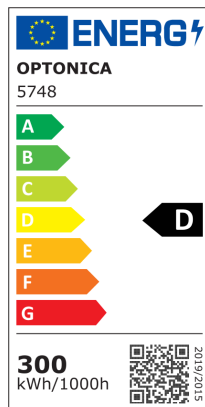

### LED SMD fényszóró szürke IP65 100Lm/W

Putere

300W

Culoare deschisă

Neutral white

Stamps

RoHS

-80

## Specificatii tehnice

Brand	Optonica	Material	ALU + Glass
Product Code	FL300-B4	Operating Frequency	50-60 Hz
Power	300W	Temperature	-20°C / +40°C
Energy Consumption	300 kWh/1000h	Ra ≥	80
Input voltage	AC220-240V	Life span	25 000 Hours
Flux	36000 lm	Color Code	845
FLUX per watt	120lm/W	Body Color	Gray
IP	65	LED Type	SMD
Dimmable	No	Lumen maintenance at end of service life	70%
Correlated Color Temperature	4500K	Size of product	321x406x41.5 mm
Light Color	Neutral white	Items per pack	1
Wattage Equivalent	1827W	Items per box	3
EAN Code	3800156657489	Cable	100cm, 3x0.75mm <sup>2</sup> black rubber cable
Energy Efficiency Label	D	Chip	LUMILEDS 2835
Beam angle	90°	Glass	Alu + Glass
Power Factor	0.9	Gross weight	3,290 kg
On/Off Cycles	25 000x	Net weight	2,981 kg