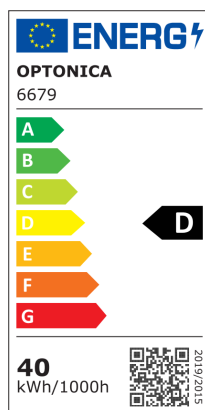

IP20 LED-es lámpaburkolat szerelvény

Putere

40W

Culoare deschisă

Stamps

Specificatii tehnice

Brand	Optonica	Instant On	100% - 0.1s
Product Code	OT40-A4	Material	ALU+PC
Power	40W	Operating Frequency	50-60 Hz
Energy Consumption	40 kWh/1000h	Temperature	-20°C / +40°C
Input voltage	AC220-240V	Ra ≥	80
Flux	5360 lm	Life span	25 000 Hours
FLUX per watt	134 lm/W	Color Code	830
IP	20	Lumen maintenance at end of service life	70%
Dimmable	No	Size of product	1220x69x25 mm
Correlated Color Temperature	3000K	Size of package	1225x75x28 mm
Light Color	Warm white	Items per pack	1
EAN Code	3800156666795	Items per box	40
Energy Efficiency Label	D	Gross weight	0,332 kg
Beam angle	120°	Net weight	0,265 kg
Power Factor	0.5	Warranty	2 Years
On/Off Cycles	25 000x		