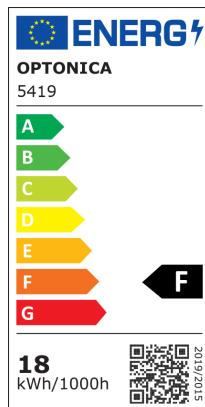

LED mágneses reflektor M20 Track

Putere

18W

Culoare deschisă

Stamps

Specificatii tehnice

Brand	Optonica	Instant On	0.1s
Product Code	LN18-A4	Material	ALU+PC
Power	18W	Operating Frequency	50Hz
Energy Consumption	18 kWh/1000h	Temperature	-20°C / +40°C
Input voltage	DC48V	Ra ≥	80
Flux	1440lm	Life span	25 000 Hours
FLUX per watt	80lm/W	Color Code	830
IP	20	Lumen maintenance at end of service life	70%
Dimmable	No	Size of product	600x22x25 mm
Correlated Color Temperature	3000K	Size of package	610x24x350.5 mm
Light Color	Warm white	Size of Box	625x405x225 mm
Wattage Equivalent	96W	Items per pack	1
EAN Code	3800156654198	Items per box	56
Energy Efficiency Label	F	Gross weight	0,352 kg
Beam angle	120°	Net weight	0,292 kg
Power LED	18W	Series	M20
On/Off Cycles	100 000x	Warranty	2 Years