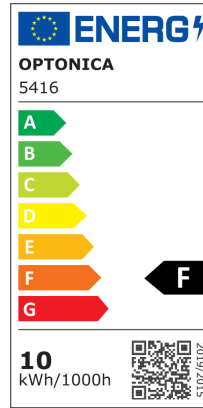

LED mágneses reflektor M20 Track