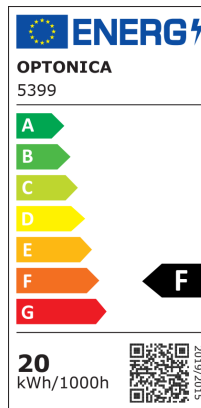

LED mágneses összecsuható 10 fejű LED mágneses összecsuható 10 fejű

Putere

20W

Culoare deschisă

Neutral white

Stamps

RoHS

-80

20
kWh/1000h

Specificatii tehnice

Brand	Optonica	Instant On	0.1s
Product Code	LN20-A4	Material	ALU+PC
Power	20W	Operating Frequency	50Hz
Energy Consumption	20 kWh/1000h	Temperature	-20°C / +40°C
Input voltage	DC48V	Ra ≥	90
Flux	1600 lm	Life span	25 000 Hours
FLUX per watt	80lm/W	Color Code	840
IP	20	Lumen maintenance at end of service life	70%
Dimmable	No	Size of product	270x34x95 mm
Correlated Color Temperature	4000K	Size of package	285x155x38 mm
Light Color	Neutral white	Size of Box	410x325x335 mm
Wattage Equivalent	100W	Items per pack	1
EAN Code	3800156653993	Items per box	20
Energy Efficiency Label	F	Gross weight	0,833 kg
Beam angle	24°	Net weight	0,757 kg
Power LED	20W	Series	M35
On/Off Cycles	100 000x	Warranty	2 Years