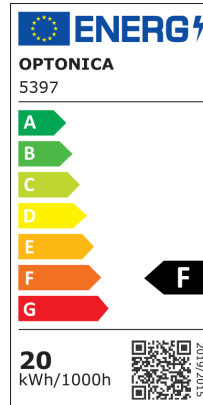

LED mágneses sávfény

Putere

20W

Culoare deschisă

Stamps

Specificatii tehnice

| | | | |
|-------------------------------------|---------------|---|----------------|
| Brand | Optonica | Instant On | 0.1s |
| Product Code | LN20-A4 | Operating Frequency | 50Hz |
| Power | 20W | Temperature | -20°C / +40°C |
| Energy Consumption | 20 kWh/1000h | Ra ≥ | 90 |
| Input voltage | DC48V | Life span | 25 000 Hours |
| Flux | 1600 lm | Color Code | 940 |
| FLUX per watt | 80lm/W | Lumen maintenance at end of service life | 70% |
| IP | 20 | Size of product | φ65x130 mm |
| Dimmable | No | Size of package | 210x155x75 mm |
| Correlated Color Temperature | 4000K | Size of Box | 470x350x400 mm |
| Light Color | Neutral white | Items per pack | 1 |
| Wattage Equivalent | 100W | Items per box | 20 |
| EAN Code | 3800156653979 | Material | ALU + PC |
| Energy Efficiency Label | F | Gross weight | 0,577 kg |
| Beam angle | 15° | Net weight | 0,474 kg |
| Power LED | 20W | Series | M35 |
| On/Off Cycles | 100 000x | Warranty | 2 Years |