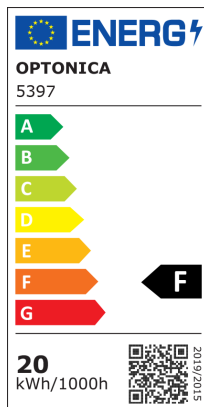

LED mágneses sávfény

Putere

20W

Culoare deschisă

Stamps

Specificatii tehnice

Brand	Optonica	Instant On	0.1s
Product Code	LN20-A4	Operating Frequency	50Hz
Power	20W	Temperature	-20°C / +40°C
Energy Consumption	20 kWh/1000h	Ra ≥	90
Input voltage	DC48V	Life span	25 000 Hours
Flux	1600 lm	Color Code	940
FLUX per watt	80lm/W	Lumen maintenance at end of service life	70%
IP	20	Size of product	φ65x130 mm
Dimmable	No	Size of package	210x155x75 mm
Correlated Color Temperature	4000K	Size of Box	470x350x400 mm
Light Color	Neutral white	Items per pack	1
Wattage Equivalent	100W	Items per box	20
EAN Code	3800156653979	Material	ALU + PC
Energy Efficiency Label	F	Gross weight	0,577 kg
Beam angle	15°	Net weight	0,474 kg
Power LED	20W	Warranty	2 Years
On/Off Cycles	100 000x		