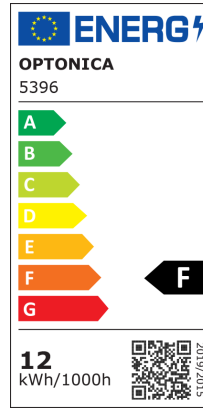

LED mágneses sávfény

Putere

12W

Culoare deschisă

Stamps

Specificatii tehnice

Brand	Optonica	Instant On	0.1s
Product Code	LN12-A4	Operating Frequency	50Hz
Power	12W	Temperature	-20°C / +40°C
Energy Consumption	12 kWh/1000h	Ra ≥	90
Input voltage	DC48V	Life span	25 000 Hours
Flux	960lm	Color Code	940
FLUX per watt	80lm/W	Lumen maintenance at end of service life	70%
IP	20	Size of product	φ65x130 mm
Dimmable	No	Size of package	190x150x65 mm
Correlated Color Temperature	4000K	Size of Box	470x350x400 mm
Light Color	Neutral white	Items per pack	1
Wattage Equivalent	70W	Items per box	30
EAN Code	3800156653962	Material	ALU + PC
Energy Efficiency Label	F	Gross weight	0,435 kg
Beam angle	15°	Net weight	0,356 kg
Power LED	12W	Series	M35
On/Off Cycles	100 000x	Warranty	2 Years