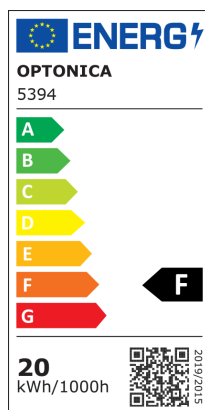

LED mágneses reflektor 10 fejjel

Putere

20W

Culoare deschisă

Stamps

Specificatii tehnice

Brand	Optonica	Instant On	0.1s
Product Code	LN20-A4	Material	ALU+PC
Power	20W	Operating Frequency	50Hz
Energy Consumption	20 kWh/1000h	Temperature	-20°C / +40°C
Input voltage	DC48V	Ra ≥	80
Flux	1600 lm	Life span	25 000 Hours
FLUX per watt	80lm/W	Color Code	840
IP	20	Lumen maintenance at end of service life	70%
Dimmable	No	Size of product	270x34x50.5 mm
Correlated Color Temperature	4000K	Size of package	290x73x38 mm
Light Color	Neutral white	Size of Box	405x335x255 mm
Wattage Equivalent	100W	Items per pack	1
EAN Code	3800156653948	Items per box	20
Energy Efficiency Label	F	Gross weight	0,372 kg
Beam angle	24°	Net weight	0,322 kg
Power LED	20W	Series	M35
On/Off Cycles	100 000x	Warranty	2 Years