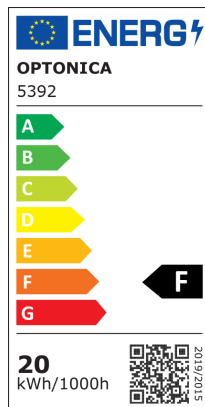

LED mágneses reflektor M35 Track

Putere

20W

Culoare deschisă

Stamps

Specificatii tehnice

Brand	Optonica	Instant On	0.1s
Product Code	LN20-A4	Material	ALU+PC
Power	20W	Operating Frequency	50Hz
Energy Consumption	20 kWh/1000h	Temperature	-20°C / +40°C
Input voltage	DC48V	Ra ≥	80
Flux	1600 lm	Life span	25 000 Hours
FLUX per watt	80lm/W	Color Code	840
IP	20	Lumen maintenance at end of service life	70%
Dimmable	No	Size of product	600x34x50.5 mm
Correlated Color Temperature	4000K	Size of package	610X38X73 mm
Light Color	Neutral white	Size of Box	625x405x225 mm
Wattage Equivalent	105W	Items per pack	30
EAN Code	3800156653924	Items per box	1
Energy Efficiency Label	F	Gross weight	0,656 kg
Beam angle	120°	Net weight	0,580 kg
Power LED	20W	Series	M35
On/Off Cycles	100 000x	Warranty	2 Years