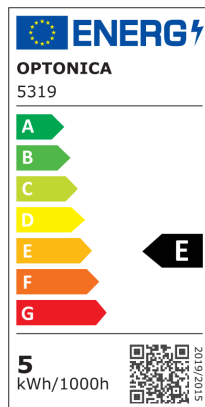

M20 LED mágneses sávfény M20

Culoare deschisă

Stamps

Specificatii tehnice

Brand	Optonica	Operating Frequency	50-60 Hz
Product Code	LN5-A4	Temperature	-20°C / +40°C
Input voltage	DC48V	Ra ≥	80
Flux	560	Life span	25 000 Hours
FLUX per watt	112 lm/W	Color Code	840
IP	20	Lumen maintenance at end of service life	70%
Dimmable	No	Size of product	φ60 x 200 mm
Correlated Color Temperature	4000K	Items per pack	1
Light Color	Neutral white	Items per box	30
Wattage Equivalent	70W	Material	Plastic+ALU
EAN Code	3800156653191	Cable	75cm
Energy Efficiency Label	E	Gross weight	0,286 kg
Beam angle	15-60°	Net weight	0,228 kg
Power LED	5W	Series	M20/M35
On/Off Cycles	100 000x	Warranty	2 Years
Instant On	0.1s		