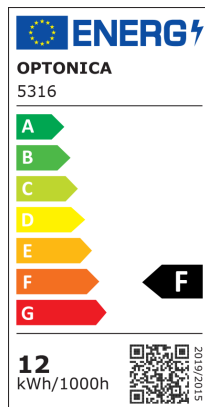

LED mágneses sínfény M20 12W

Putere

12W

Culoare deschisă

Stamps

Specificatii tehnice

Brand	Optonica	Instant On	0.1s
Product Code	LN12-A4	Operating Frequency	50Hz
Power	12W	Temperature	-20°C / +40°C
Input voltage	DC48V	Ra ≥	90
Flux	960lm	Life span	25 000 Hours
FLUX per watt	80lm/W	Color Code	930
IP	20	Lumen maintenance at end of service life	70%
Dimmable	No	Size of product	φ65x130 mm
Correlated Color Temperature	3000K	Items per pack	1
Light Color	Warm white	Items per box	30
Wattage Equivalent	70W	Material	ALU + PC
EAN Code	3800156653160	Gross weight	0,398 kg
Energy Efficiency Label	F	Net weight	0,320 kg
Beam angle	15°	Series	M20
Power LED	12W	Warranty	2 Years
On/Off Cycles	100 000x		