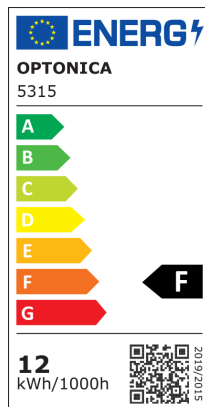

LED mágneses sínfény M20 12W

Putere

12W

Culoare deschisă

Stamps

Specificatii tehnice

Brand	Optonica	Instant On	0.1s
Product Code	LN12-A4	Operating Frequency	50Hz
Power	12W	Temperature	-20°C / +40°C
Input voltage	DC48V	Ra ≥	90
Flux	960lm	Life span	25 000 Hours
FLUX per watt	80lm/W	Color Code	940
IP	20	Lumen maintenance at end of service life	70%
Dimmable	No	Size of product	φ65x130 mm
Correlated Color Temperature	4000K	Items per pack	1
Light Color	Neutral white	Items per box	30
Wattage Equivalent	70W	Material	ALU + PC
EAN Code	3800156653153	Gross weight	0,398 kg
Energy Efficiency Label	F	Net weight	0,320 kg
Beam angle	15°	Series	M20
Power LED	12W	Warranty	2 Years
On/Off Cycles	100 000x		