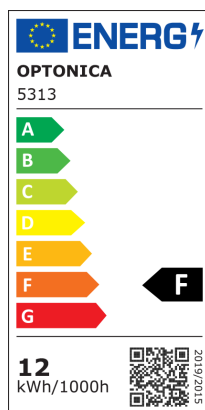

LED mágneses sávfény M20 12 fejjel

Putere

12W

Culoare deschisă

Stamps

Specificatii tehnice

Brand	Optonica	Instant On	0.1s
Product Code	LN12-A4	Operating Frequency	50Hz
Power	12W	Temperature	-20°C / +40°C
Input voltage	DC48V	Ra ≥	80
Flux	960lm	Life span	25 000 Hours
FLUX per watt	80lm/W	Color Code	840
IP	20	Lumen maintenance at end of service life	70%
Dimmable	No	Size of product	220x22x45 mm
Correlated Color Temperature	4000K	Items per pack	1
Light Color	Neutral white	Items per box	70
Wattage Equivalent	70W	Material	Plastic+ALU
EAN Code	3800156653139	Gross weight	0,178 kg
Energy Efficiency Label	F	Net weight	0,146 kg
Beam angle	24°	Series	M20
Power LED	12W	Warranty	2 Years
On/Off Cycles	100 000x		