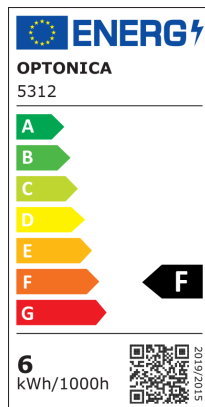

LED mágneses sávfény M20 6 fejjel

Putere

6W

Culoare deschisă

Stamps

Specificatii tehnice

Brand	Optonica	Instant On	0.1s
Product Code	LN6-A4	Operating Frequency	50Hz
Power	6W	Temperature	-20°C / +40°C
Input voltage	DC48V	Ra ≥	80
Flux	480 lm	Life span	25 000 Hours
FLUX per watt	80lm/W	Color Code	830
IP	20	Lumen maintenance at end of service life	70%
Dimmable	No	Size of product	112x22x45 mm
Correlated Color Temperature	3000K	Items per pack	1
Light Color	Warm white	Items per box	144
Wattage Equivalent	40W	Material	ALU + PC
EAN Code	3800156653122	Gross weight	0,112 kg
Energy Efficiency Label	F	Net weight	0,099 kg
Beam angle	24°	Series	M20
Power LED	6W	Warranty	2 Years
On/Off Cycles	100 000x		