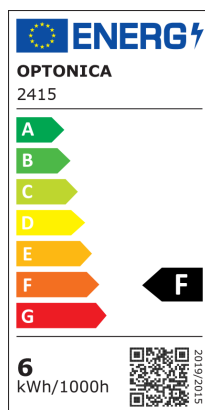

LED površinski panel četvrtasti AC85-260V

Snaga

6W

Svijetla boja

Stamps

Tehnička specifikacija

Brand	Optonica	Instant On	0.2s
Product Code	DL6-B1	Material	Aluminium
Power	6W	Operating Frequency	50-60 Hz
Energy Consumption	6 kWh/1000h	Temperature	-20°C / +40°C
Input voltage	AC85-265V	Ra ≥	80
Flux	480 lm	Life span	25 000 Hours
FLUX per watt	80lm/W	Color Code	828
IP	IP	Lumen maintenance at end of service life	70%
Dimmable	No	Size of product	120x120x38 mm
Correlated Color Temperature	2800K	Size of package	130x125x40 mm
Light Color	Warm white	Size of Box	420x270x275 mm
Wattage Equivalent	56W	Items per pack	1
EAN Code	3800156624153	Items per box	40
Energy Efficiency Label	F	Gross weight	0,160 kg
Beam angle	120°	Net weight	0,136 kg
Power Factor	0.5	Warranty	2 Years
On/Off Cycles	100 000x		