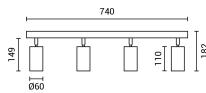

Spotlight lámpatest - Négy fej

Culoare deschisă

None

Stamps

Specificatii tehnice

Product Code	OT1-A6	Body Color	Black
Socket	GU10, MR16	Size of product	740x60x182 mm
IP	20	Size of Box	800x250x130 mm
Light Color	None	Items per pack	1
EAN Code	3800156690752	Items per box	1
Instant On	0.1s	Gross weight	1,960 kg
Material	Aluminium	Net weight	1,400 kg
Temperature	-20°C / +40°C	Warranty	2 Years