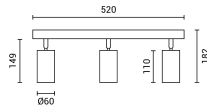

Spotlight lámpatest - Három fej

Culoare deschisă

Stamps

RoHS

-80

Specificatii tehnice

Product Code	OT1-A6	Body Color	Black
Socket	GU10, MR16	Size of product	520x60x182 mm
IP	20	Size of Box	590x250x130 mm
Light Color	None	Items per pack	1
EAN Code	3800156690745	Items per box	1
Instant On	0.1s	Gross weight	1,400 kg
Material	Aluminium	Net weight	0,945 kg
Temperature	-20°C / +40°C	Warranty	2 Years