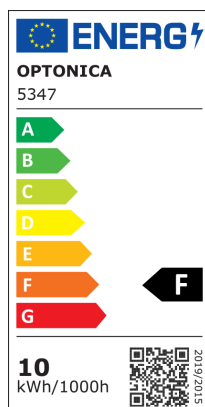

LED mágneses összecusukható 5 fejű mágneses LED

Putere

10W

Culoare deschisă

Stamps

Specificatii tehnice

Brand	Optonica	Instant On	0.1s
Product Code	LN10-A4	Material	ALU+PC
Power	10W	Operating Frequency	50Hz
Energy Consumption	10 kWh/1000h	Temperature	-20°C / +40°C
Input voltage	DC48V	Ra ≥	90
Flux	800lm	Life span	25 000 Hours
FLUX per watt	80lm/W	Color Code	830
IP	20	Lumen maintenance at end of service life	70%
Dimmable	No	Size of product	137x34x95 mm
Correlated Color Temperature	3000K	Size of package	155x155x38 mm
Light Color	Warm white	Size of Box	410x325x335 mm
Wattage Equivalent	60W	Items per pack	1
EAN Code	3800156653474	Items per box	30
Energy Efficiency Label	F	Gross weight	0,532 kg
Beam angle	24°	Net weight	0,472 kg
Power LED	10W	Series	M35
On/Off Cycles	100 000x	Warranty	2 Years