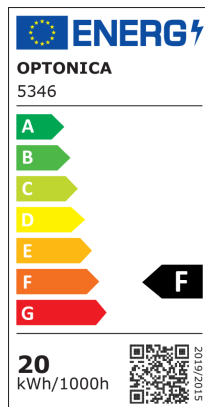

LED mágneses sávfény

Putere

20W

Culoare deschisă

Stamps

Specificatii tehnice

Brand	Optonica	Instant On	0.1s
Product Code	LN20-A4	Operating Frequency	50Hz
Power	20W	Temperature	-20°C / +40°C
Energy Consumption	20 kWh/1000h	Ra ≥	90
Input voltage	DC48V	Life span	25 000 Hours
Flux	1600 lm	Color Code	930
FLUX per watt	80lm/W	Lumen maintenance at end of service life	70%
IP	20	Size of product	φ65x130 mm
Dimmable	No	Size of package	210x155x75 mm
Correlated Color Temperature	3000K	Size of Box	470x350x400 mm
Light Color	Warm white	Items per pack	1
Wattage Equivalent	100W	Items per box	20
EAN Code	3800156653467	Material	ALU + PC
Energy Efficiency Label	F	Gross weight	0,563 kg
Beam angle	15°	Net weight	0,455 kg
Power LED	20W	Series	M35
On/Off Cycles	100 000x	Warranty	2 Years