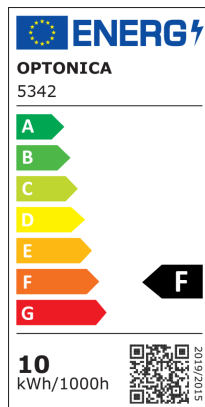

LED mágneses reflektor 5 feje M35

Putere

10W

Culoare deschisă

Stamps

Specificatii tehnice

Brand	Optonica	Instant On	0.1s
Product Code	LN10-A4	Operating Frequency	50Hz
Power	10W	Temperature	-20°C / +40°C
Energy Consumption	10 kWh/1000h	Ra ≥	80
Input voltage	DC48V	Life span	25 000 Hours
Flux	800lm	Color Code	830
FLUX per watt	80lm/W	Lumen maintenance at end of service life	70%
IP	20	Size of product	135x34x50.5
Dimmable	No	Size of package	155x73x38 mm
Correlated Color Temperature	3000K	Size of Box	405x335x225 mm
Light Color	Warm white	Items per pack	1
Wattage Equivalent	60W	Items per box	20
EAN Code	3800156653429	Material	ALU + PC
Energy Efficiency Label	F	Gross weight	0,229 kg
Beam angle	24°	Net weight	0,187 kg
Power LED	10W	Series	M35
On/Off Cycles	100 000x	Warranty	2 Years