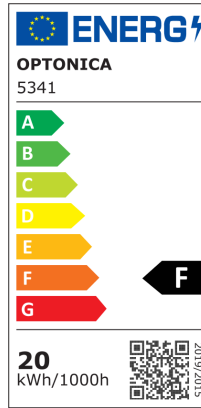

LED mágneses reflektor M35 Track

Putere

20W

Culoare deschisă

Stamps

Specificatii tehnice

Brand	Optonica	Instant On	0.1s
Product Code	LN20-A4	Material	ALU+PC
Power	20W	Operating Frequency	50Hz
Energy Consumption	20 kWh/1000h	Temperature	-20°C / +40°C
Input voltage	DC48V	Ra ≥	80
Flux	1600 lm	Life span	25 000 Hours
FLUX per watt	80lm/W	Color Code	830
IP	20	Lumen maintenance at end of service life	70%
Dimmable	No	Size of product	600x34x50.5 mm
Correlated Color Temperature	3000K	Size of package	610X38X73 mm
Light Color	Warm white	Size of Box	625x405x225 mm
Wattage Equivalent	105W	Items per pack	30
EAN Code	3800156653412	Items per box	1
Energy Efficiency Label	F	Gross weight	0,660 kg
Beam angle	120°	Net weight	0,572 kg
Power LED	20W	Series	M35
On/Off Cycles	100 000x	Warranty	2 Years