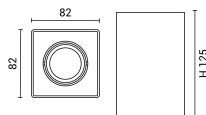

Spotlight rögzítés négyzet alakú műanyag

Culoare deschisă

Stamps

Specificatii tehnice

Product Code	OT1-A2	Size of product	82x82x125 mm
Socket	GU10	Size of package	85x85x130 mm
IP	20	Size of Box	450x275x450 mm
Light Color	None	Items per pack	1
EAN Code	3800156620070	Items per box	50
Instant On	0.1s	Frequency	50/60Hz
Material	Plastic	Maximum Power	10W
Temperature	-20°C / +40°C	Gross weight	0,140 kg
Life span	25 000 Hours	Net weight	0,1167 kg
Body Color	White	Warranty	2 Years