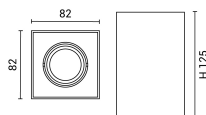

Spotlight lámpatest négyzet alakú műanyag Max 10W

Culoare deschisă

Stamps

Specificatii tehnice

Product Code	OT1-A2	Size of product	82x82x125 mm
Socket	GU10	Size of package	85x85x130 mm
IP	20	Size of Box	450x275x450 mm
Light Color	None	Items per pack	1
EAN Code	3800156620032	Items per box	50
Instant On	0.1s	Frequency	50/60Hz
Material	Plastic	Maximum Power	10W
Temperature	-20°C / +40°C	Gross weight	0,138 kg
Life span	25 000 Hours	Net weight	0,115 kg
Body Color	White	Warranty	2 Years