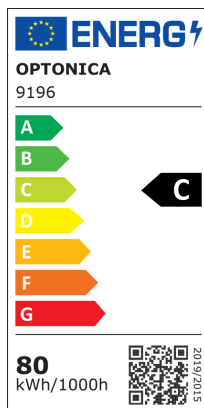

LED utcai lámpa PF > 0,95 magas lumen- Moso Driver

Putere

80W

Culoare deschisă

Stamps

RoHS

-80

Specificatii tehnice

Brand	Optonica	On/Off Cycles	35 000x
Product Code	SL80-A8	Instant On	0.1s
Power	80W	Operating Frequency	50-60 Hz
Energy Consumption	80 kWh/1000h	Temperature	-20°C / +40°C
Input voltage	AC100-240V	Ra ≥	70
Flux	11200 lm	Life span	50 000 Hours
FLUX per watt	140lm/W	Color Code	860
IP	66	Lumen maintenance at end of service life	70%
Dimmable	No	Items per box	1
Correlated Color Temperature	6000K	Protection Class	I
Light Color	White light	Material	Aluminium
Wattage Equivalent	588W	Dimensions	235mm x 573mm x 85mm
EAN Code	3800156691964	Gross weight	5,400 kg
Energy Efficiency Label	C	Net weight	4,716 kg
Beam angle	120°	Warranty	5 Years
Hole Size	Ø65 mm		