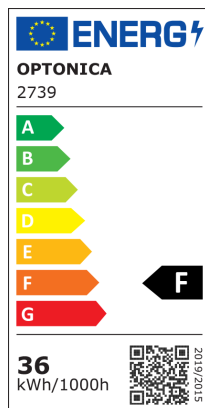

LED Панел 62X62 36W С Драйвер 6 Бр. В

Опаковка

Мощност

36W

Цвят на светлината

Топла светлина

Stamps

Техническа Спецификация

Brand	Optonica	On/Off Cycles	25 000x
Product Code	DL36-A3	Instant On	0.1s
Power	36W	Operating Frequency	50-60 Hz
Energy Consumption	36 kWh/1000h	Temperature	-20°C / +40°C
Input voltage	AC220-240V	Ra ≥	80
Flux	3060 lm	Life span	25 000 Hours
FLUX per watt	85m/W	Color Code	826
IP	20	Lumen maintenance at end of service life	70%
Correlated Color Temperature	2700K	Size of product	620x620x9 mm
Light Color	Топла светлина	Items per pack	6
Wattage Equivalent	204W	Material	PC+Glass
EAN Code	3800156627390	Gross weight	1,900 kg
Energy Efficiency Label	F	Net weight	1,880 kg
Beam angle	120°	Warranty	2 Years