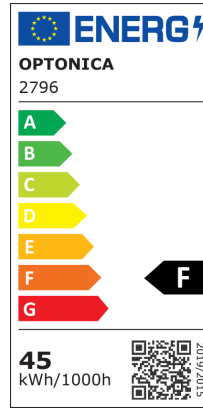

LED panel 62x62 UGR<19 (MOQ 6pcs/BOX)

Putere

45W

Culoare deschisă

Stamps

Specificatii tehnice

Brand	Optonica	Instant On	0.1s
Product Code	DL45-A4	Operating Frequency	50-60 Hz
Power	45W	Temperature	-20°C / +40°C
Energy Consumption	45 kWh/1000h	Ra ≥	80
Input voltage	AC175-265V	Life span	25 000 Hours
Flux	3600 lm	Color Code	826
FLUX per watt	80 lm/W	Body Color	White
IP	20	Lumen maintenance at end of service life	70%
Dimmable	No	Size of product	615x615x9 mm
Correlated Color Temperature	2700K	Size of package	675x150x147 mm
Light Color	Warm white	Items per pack	NO BOX
Wattage Equivalent	240W	Items per box	6
EAN Code	3800156627963	Material	Plastic+ALU
Energy Efficiency Label	F	Gross weight	2,150 kg
Beam angle	120°	Net weight	2,130 kg
On/Off Cycles	25 000x	Warranty	2 Years