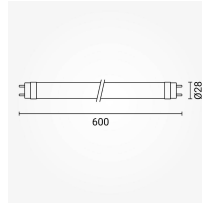

LED cijev T8 staklena Pro-Line PF>0,9

Snaga

9W

Svijetla boja

White light

Stamps

CE

RoHS

-80

Tehnička specifikacija

Brand	Optonica	On/Off Cycles	25 000x
Product Code	TU9-A4	Instant On	0.1s
Socket	T8	Operating Frequency	50-60 Hz
Power	9W	Temperature	-20°C / +40°C
Energy Consumption	9 kWh/1000h	Ra ≥	80
Input voltage	AC175-265V	Life span	25 000 Hours
Flux	1000 lm	Color Code	860
FLUX per watt	111 lm/W	Lumen maintenance at end of service life	70%
IP	20	Size of product	600x28 mm
Dimmable	No	Size of package	645x35x30 mm
Correlated Color Temperature	6000K	Size of Box	660x205x195 mm
Light Color	White light	Items per pack	1
Wattage Equivalent	67W	Items per box	25
EAN Code	3800156656147	Material	Glass
Energy Efficiency Label	E	Gross weight	0,130 kg
Beam angle	270°	Net weight	0,097 kg
Power Factor	0.9	Warranty	2 Years