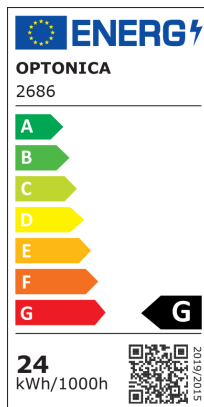

OPTONICA

DATASHEET

LED keret nélküli panel négyzet alakú

Putere

24W

Culoare deschisă

Warm white

Stamps

24
kWh/1000h

Specificatii tehnice

Brand	Optonica	Instant On	0.1s
Product Code	DL24-B2	Material	ALU+PC
Power	24W	Operating Frequency	50-60 Hz
Energy Consumption	24 kWh/1000h	Temperature	-20°C / +40°C
Input voltage	AC85-265V	Ra ≥	80
Flux	2010 Lm	Life span	25 000 Hours
FLUX per watt	84lm/W	Color Code	826
IP	54	Body Color	White
Dimmable	No	Lumen maintenance at end of service life	70%
Correlated Color Temperature	2700K	Size of product	170x170x27 mm
Light Color	Warm white	Size of package	222x35x214 mm
Wattage Equivalent	134W	Size of Box	545x237x443 mm
EAN Code	3800156626867	Items per pack	1
Energy Efficiency Label	G	Items per box	30
Beam angle	180°	Gross weight	0,435 kg
Hole Size	155x155 mm	Net weight	0,367 kg
On/Off Cycles	25 000x	Warranty	2 Years