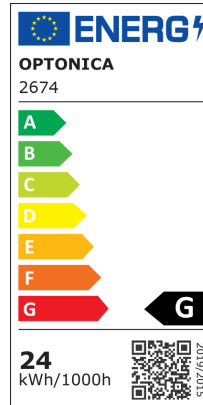

Rahmenloses LED Panel Rund

Leistung

24W

Lichtfarbe

Stamps

Technische Spezifikation

Brand	Optonica	Instant On	0.1s
Product Code	DL24-B2	Operating Frequency	50-60 Hz
Power	24W	Temperature	-20°C / +40°C
Energy Consumption	24 kWh/1000h	Ra ≥	80
Input voltage	AC85-265V	Life span	25 000 Hours
Flux	2010 Lm	Color Code	826
FLUX per watt	84lm/W	Body Color	White
IP	54	Lumen maintenance at end of service life	70%
Dimmable	No	Size of product	Φ170x27 mm
Correlated Color Temperature	2700K	Size of package	180x35x215 mm
Light Color	Warmweiß	Size of Box	540x195x445 mm
Wattage Equivalent	134W	Items per pack	1
EAN Code	3800156626744	Items per box	30
Energy Efficiency Label	G	Material	Plastic+ALU
Beam angle	180°	Gross weight	0,335 kg
Hole Size	φ155 mm	Net weight	0,285 kg
On/Off Cycles	25 000x	Warranty	2 Years