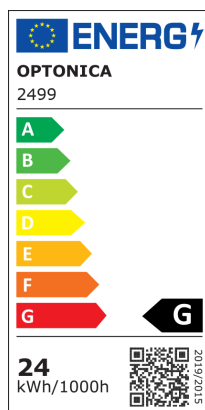

LED Mini Panel Square Home Edition

Putere

24W

Culoare deschisă

Stamps

Specificatii tehnice

Brand	Optonica	Material	ALU+PC
Product Code	DL24-B1	Operating Frequency	50-60 Hz
Power	24W	Temperature	-20°C / +40°C
Energy Consumption	24 kWh/1000h	Ra ≥	80
Input voltage	AC185-260V	Life span	25 000 Hours
Flux	1700 lm	Color Code	826
FLUX per watt	70lm/W	Body Color	White
IP	20	Lumen maintenance at end of service life	70%
Dimmable	No	Size of product	283x28 mm
Correlated Color Temperature	2800K	Size of package	305x30x340 mm
Light Color	Warm white	Size of Box	320x315x355 mm
Wattage Equivalent	90W	Items per pack	1
EAN Code	3800156624993	Items per box	10
Energy Efficiency Label	F	Gross weight	0,710 kg
Beam angle	120°	Net weight	0,586 kg
On/Off Cycles	25 000x	Warranty	2 Years
Instant On	0.1s		