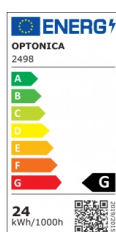

OPTONICA

LED Mini Panel Square Home Edition

Putere **Culoare deschisă**

• 24W

Neutral white

Stamps

Specificatii tehnice

Număr de catalog	2498
Brand	Optonica
Product Code	DL24-B1
Power	24W
Energy Consumption	24 kWh/1000h
Input voltage	AC185-260V
Flux	1700 lm
FLUX per watt	70lm/W
IP	20
Dimmable	No
Correlated Color Temperature	4500K
Light Color	Neutral white
Wattage Equivalent	90W
EAN Code	3800156624986
Energy Efficiency Label	G
Beam angle	120°

On/Off Cycles	25 000x
Instant On	0.1s
Material	ALU+PC
Operating Frequency	50-60 Hz
Temperature	-20°C / +40°C
Ra ≥	80
Life span	25 000 Hours
Color Code	845
Body Color	White
Lumen maintenance at end of service life	70%
Size of product	283x28 mm
Size of package	305x30x340 mm
Size of Box	320x315x355 mm
Items per pack	1
Items per box	10
Gross weight	0,710 kg
Net weight	0,586 kg
Warranty	2 Years