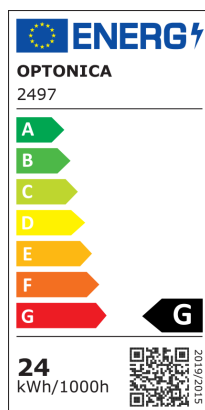

LED Mini Panel Square Home Edition

Putere

24W

Culoare deschisă

Stamps

Specificatii tehnice

Brand	Optonica	Instant On	0.1s
Product Code	DL24-B1	Material	ALU+PC
Power	24W	Operating Frequency	50-60 Hz
Energy Consumption	24 kWh/1000h	Temperature	-20°C / +40°C
Input voltage	AC185-260V	Ra ≥	80
Flux	1700 lm	Life span	25 000 Hours
FLUX per watt	70lm/W	Color Code	860
IP	20	Body Color	White
Dimmable	No	Lumen maintenance at end of service life	70%
Correlated Color Temperature	6000K	Size of product	293x293x25 mm
Light Color	White light	Size of package	305x30x340 mm
Wattage Equivalent	90W	Size of Box	320x315x355 mm
EAN Code	3800156624979	Items per pack	1
Energy Efficiency Label	G	Items per box	10
Beam angle	120°	Gross weight	0,710 kg
Hole Size	270x270 mm	Net weight	0,586 kg
On/Off Cycles	25 000x	Warranty	2 Years